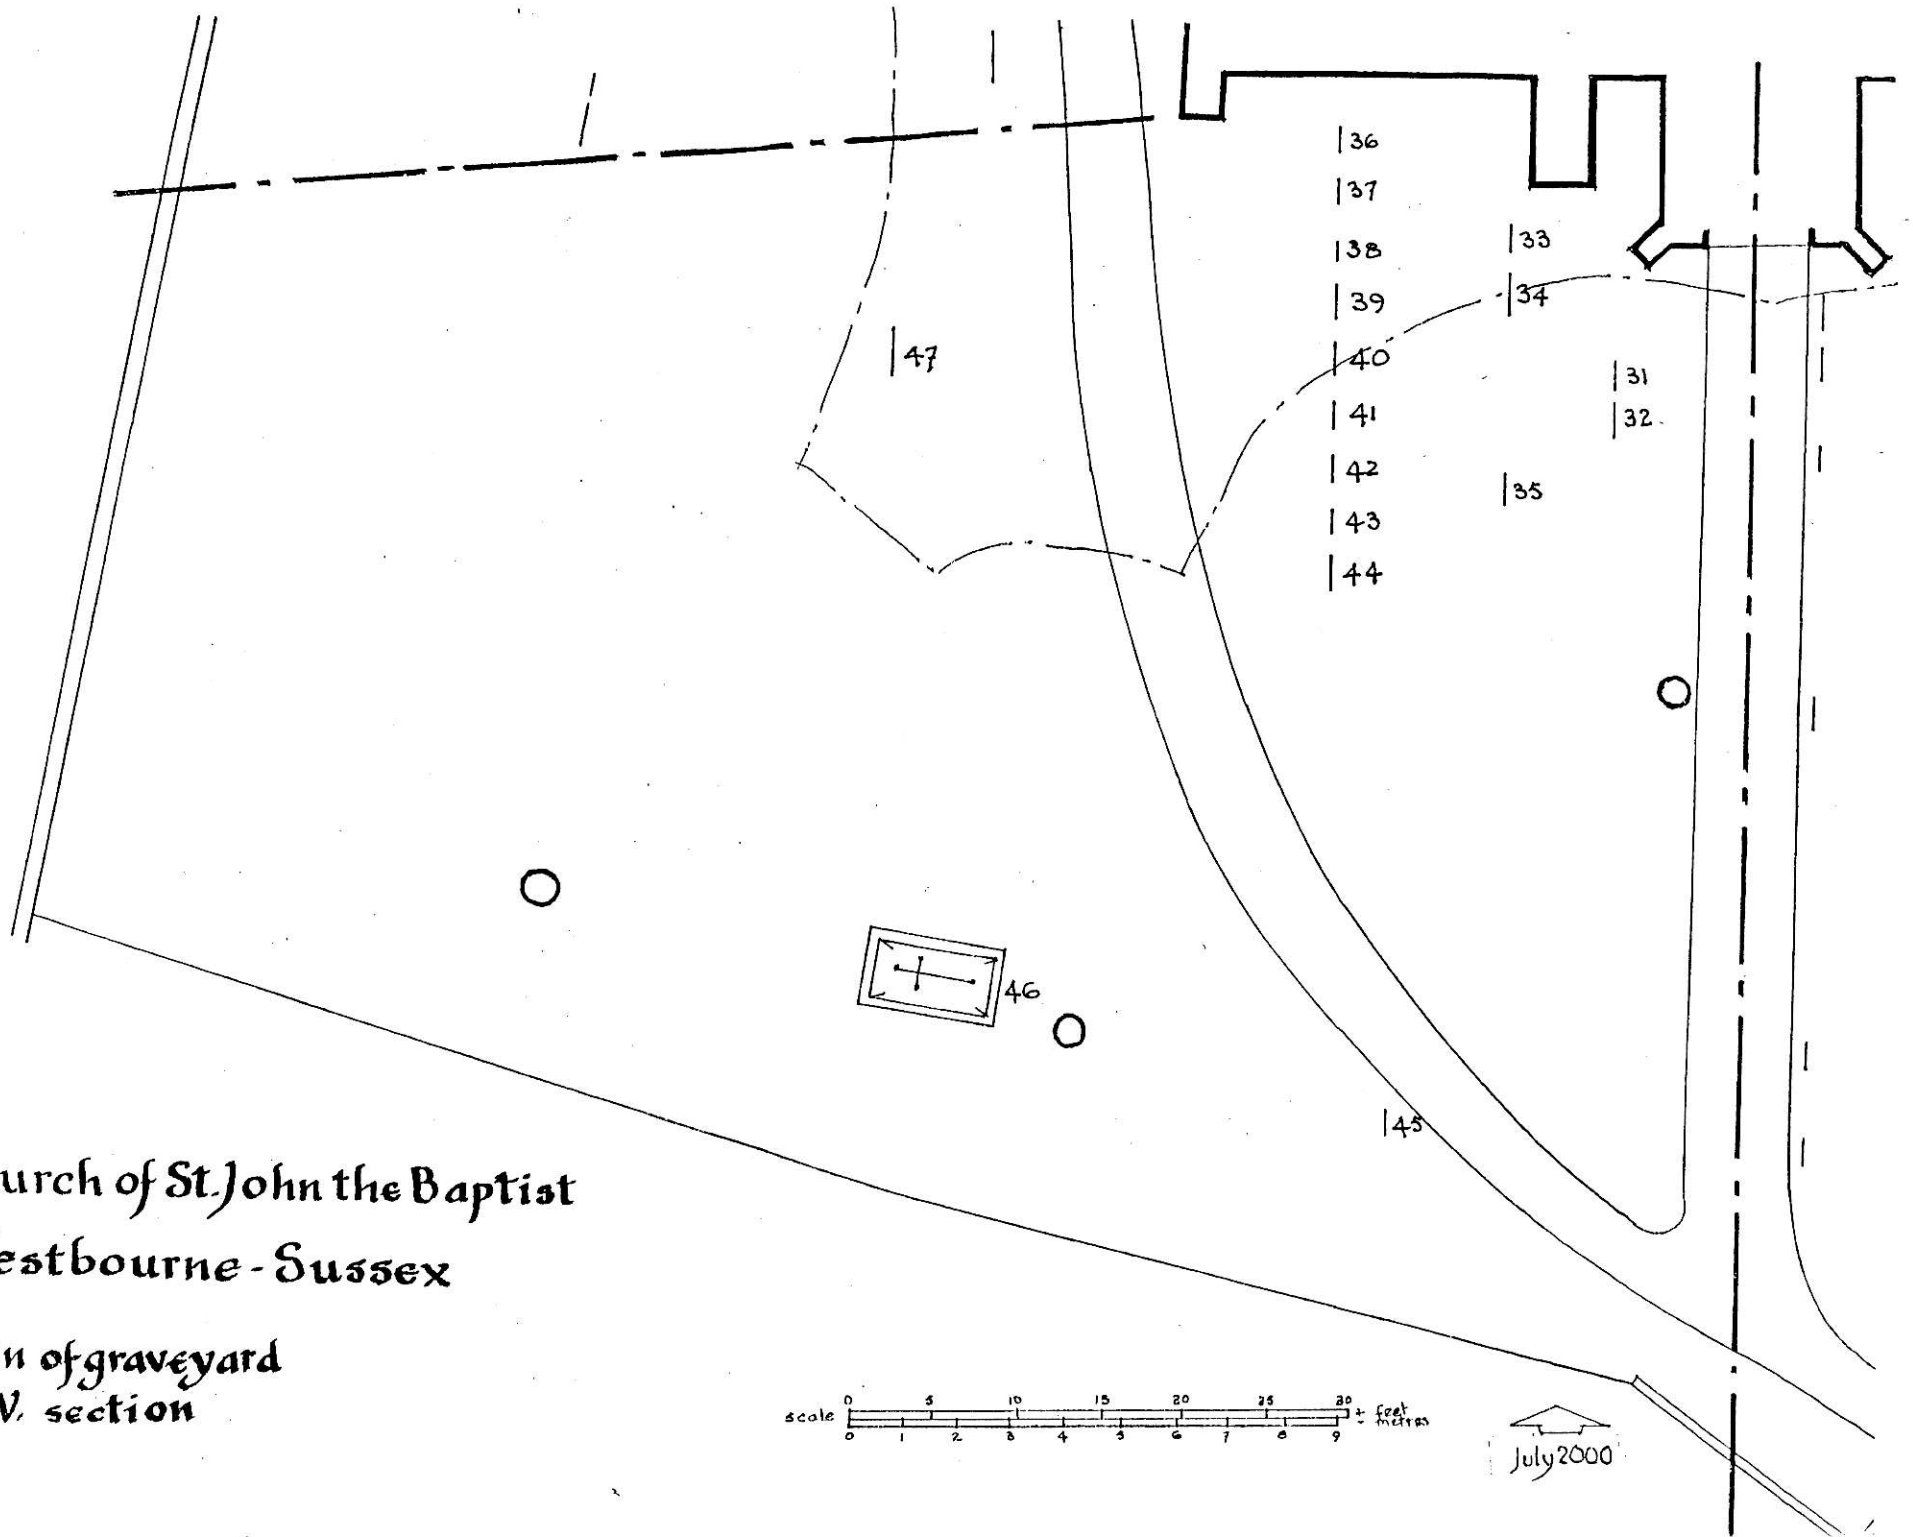

Church of St. John the Baptist
Westbourne - Sussex

July '00

Church of St John the Baptist
Westbourne - Sussex

plan of graveyard
N.E. section

scale 0 5 10 15 20 25 30 feet
0 1 2 3 4 5 6 7 8 9 meters

July 2000

Church of St. John the Baptist
Westbourne - Sussex

plan of graveyard
S.E. section

Church of St. John the Baptist
Westbourne - Sussex

plan of graveyard
S.W. section

July 2000

Church of St John the Baptist
Westbourne - Sussex

plan of graveyard
W. section

scale 0 5 10 15 20 25 30 feet
0 1 2 3 4 5 6 7 8 9 meters

Church of St. John the Baptist

Westbourne - Sussex

plan of graveyard
NW. section

July 2000

Church of St John the Baptist Westbourne - Sussex

plan of graveyard
NW. B section

scale 0 5 10 15 20 25 30 Feet
0 1 2 3 4 5 6 7 8 9 Metres

July 2000

Church of St John the Baptist Westbourne - Sussex

plan of graveyard
N.E. B section