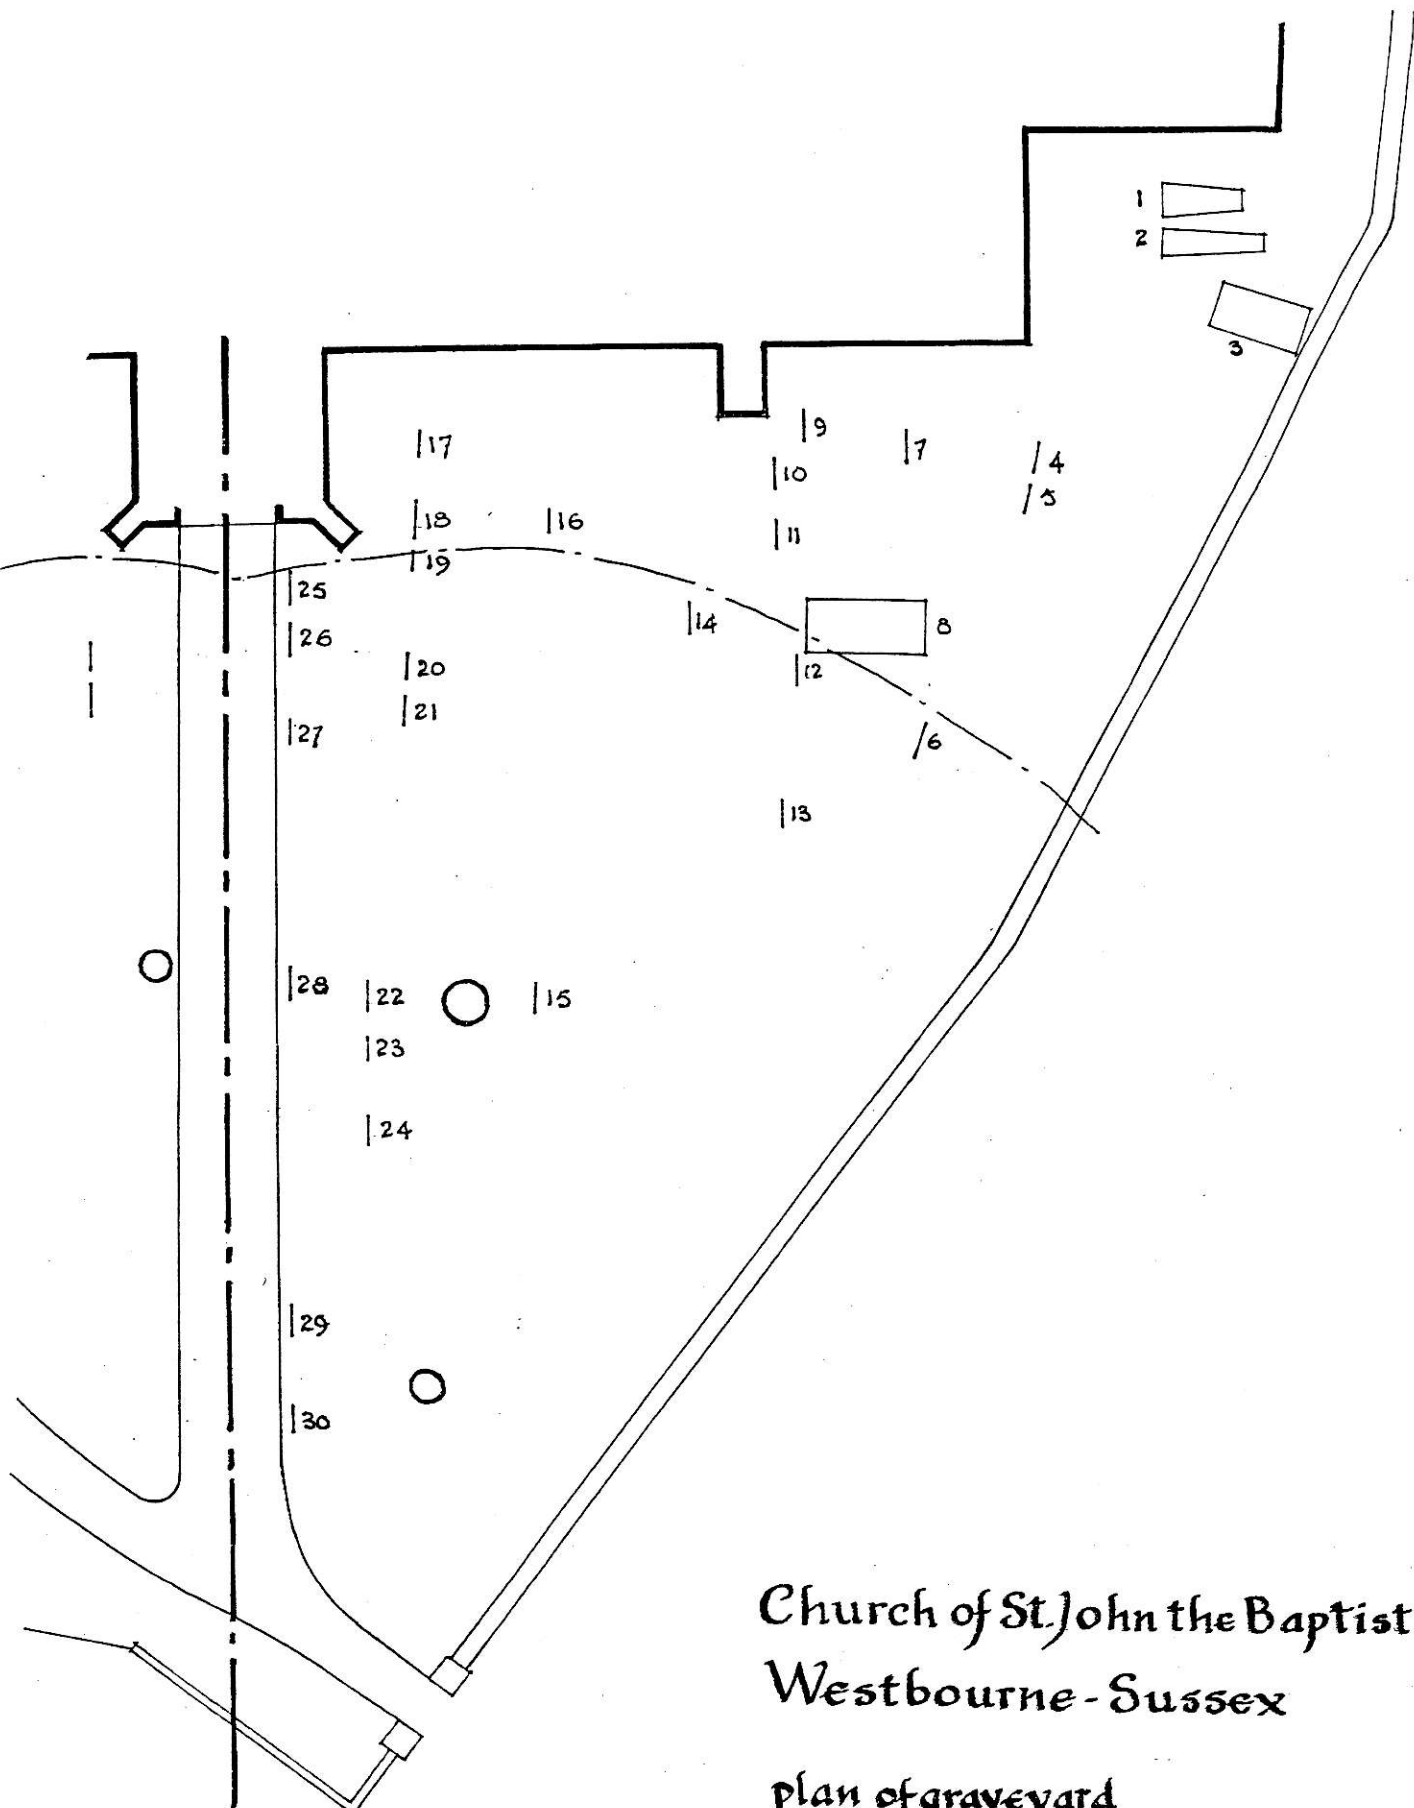

Church of St. John the Baptist
Westbourne - Sussex

July '00

Church of St John the Baptist
Westbourne - Sussex

plan of graveyard
N.E. section

scale 0 5 10 15 20 25 30 feet
0 1 2 3 4 5 6 7 8 9 meters

July 2000

Church of St. John the Baptist
Westbourne - Sussex

plan of graveyard
S.E. section

Church of St. John the Baptist
Westbourne - Sussex

plan of graveyard
S.W. section

July 2000

Church of St John the Baptist
Westbourne - Sussex

plan of graveyard
W. section

scale 0 5 10 15 20 25 30 feet
0 1 2 3 4 5 6 7 8 9 meters

Church of St. John the Baptist

Westbourne - Sussex

plan of graveyard
NW. section

July 2000

Church of St John the Baptist Westbourne - Sussex

plan of graveyard
NW. B section

scale 0 5 10 15 20 25 30 Feet
0 1 2 3 4 5 6 7 8 9 Metres

July 2000

Church of St John the Baptist Westbourne - Sussex

plan of graveyard
N.E. B section