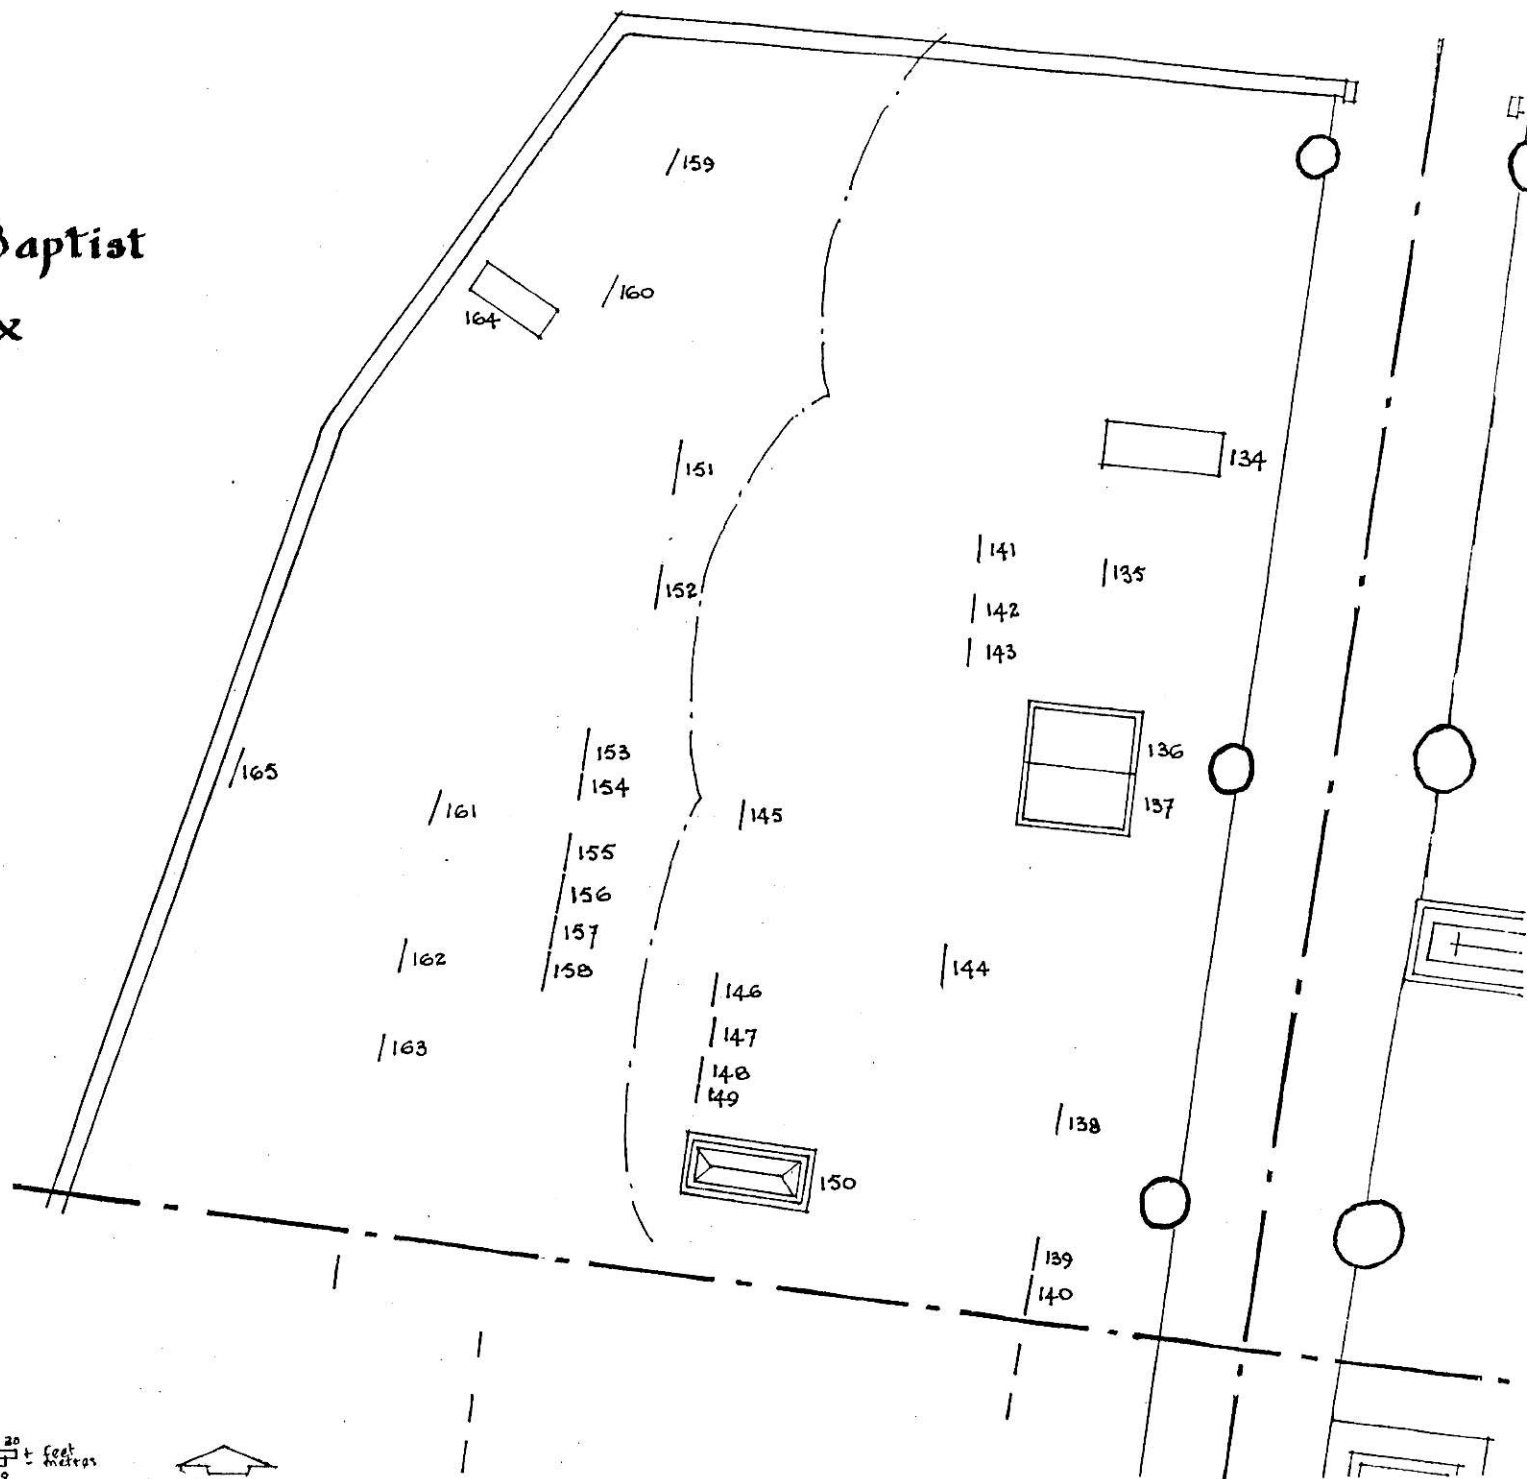

plan of graveyard
W. section

scale 0 5 10 15 20 25 30 feet
0 1 2 3 4 5 6 7 8 9 meters

Church of St. John the Baptist

Westbourne - Sussex

plan of graveyard
NW. section

July 2000

Church of St John the Baptist Westbourne - Sussex

plan of graveyard
NW. B section

scale 0 5 10 15 20 25 30 Feet
0 1 2 3 4 5 6 7 8 9 Metres

July 2000

Church of St John the Baptist Westbourne - Sussex

plan of graveyard
N.E. B section