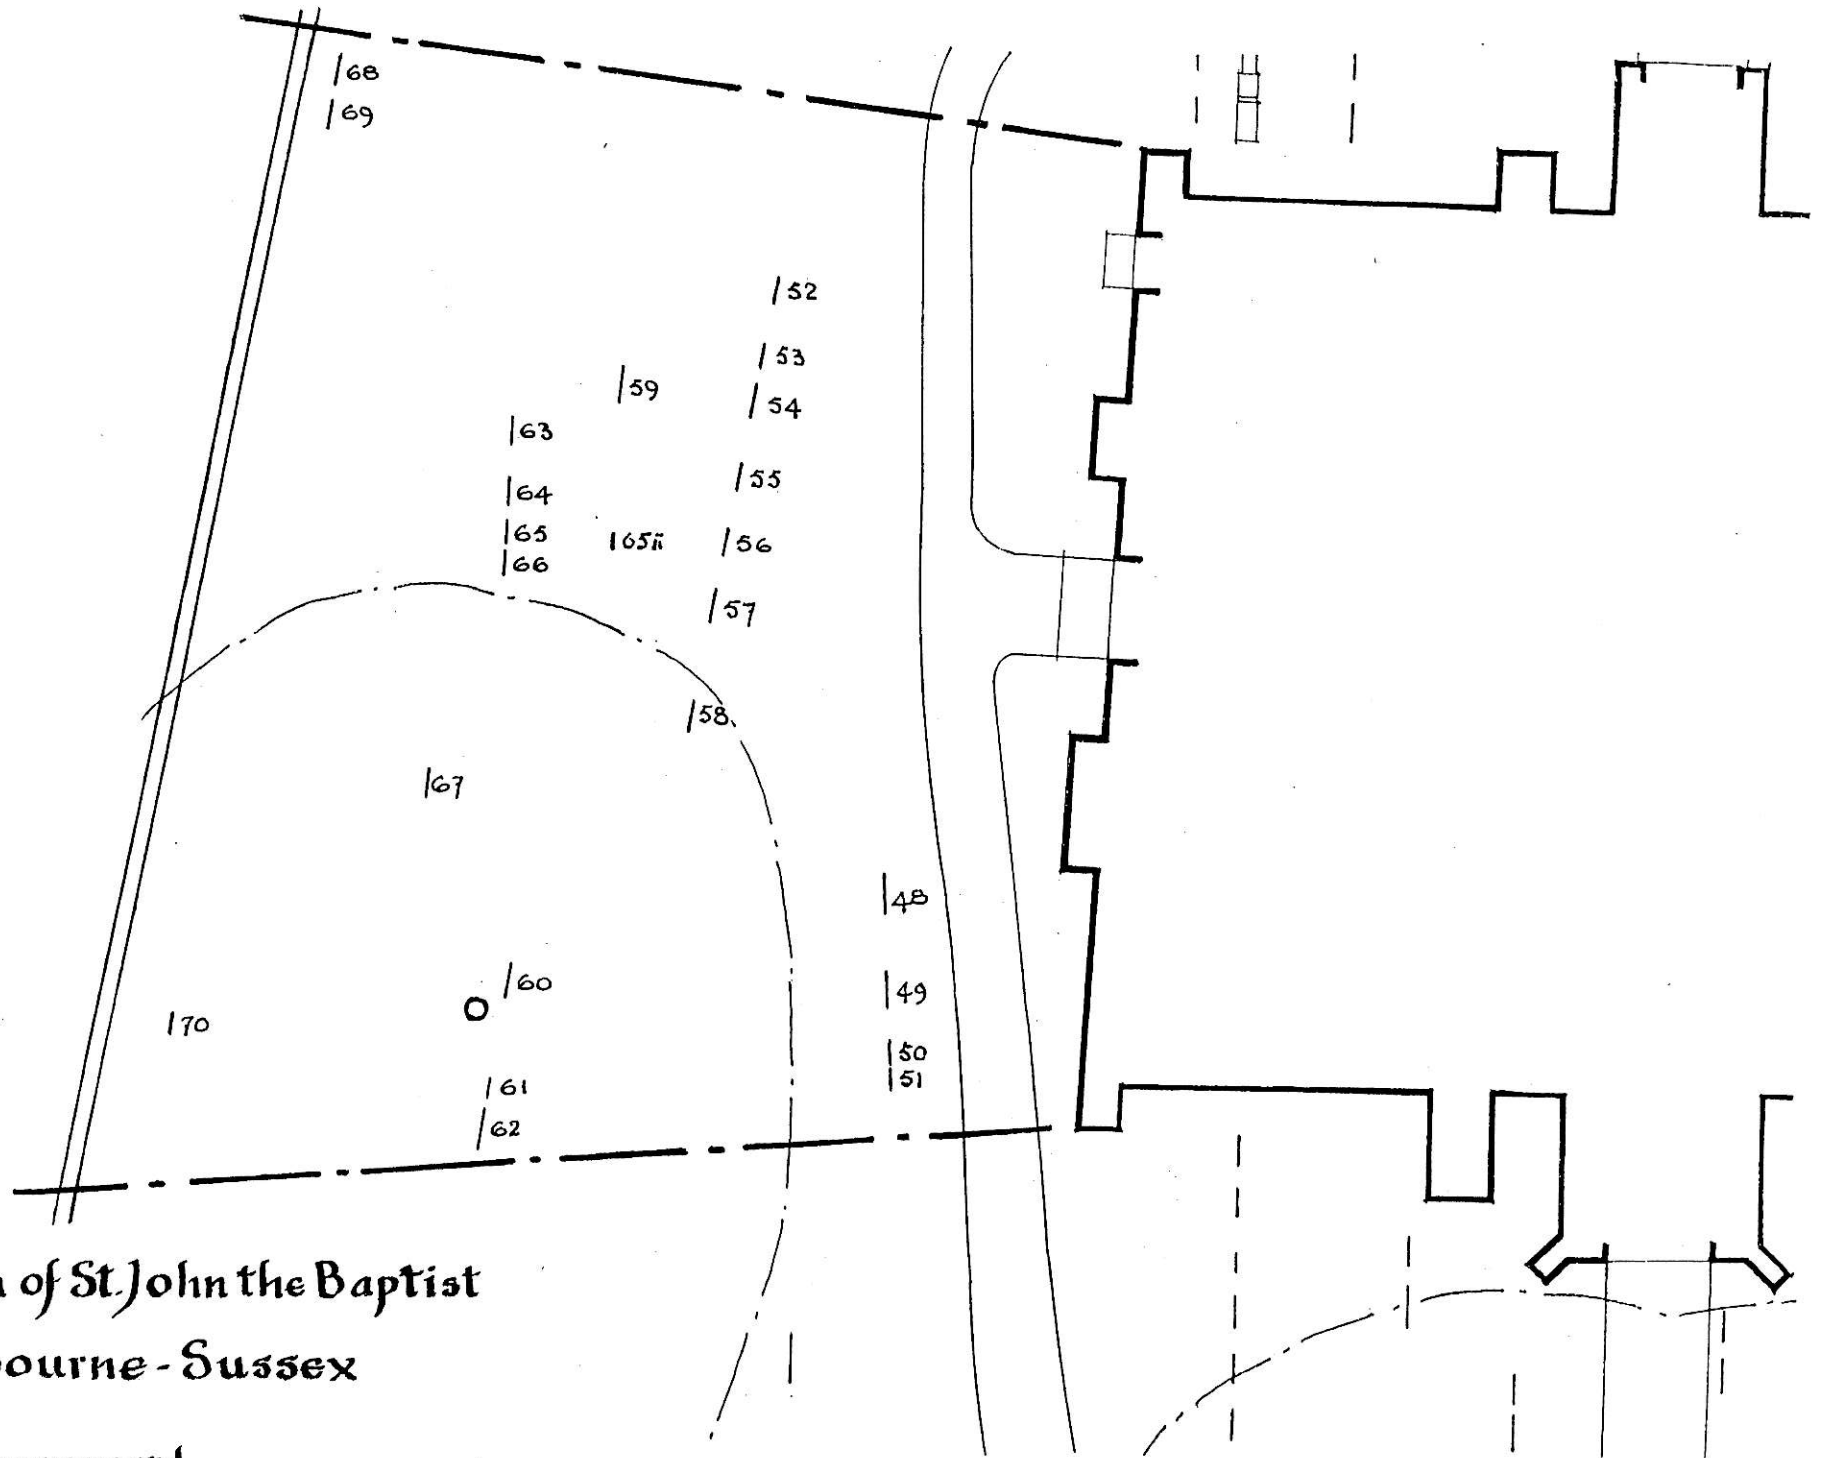

Church of St. John the Baptist
Westbourne - Sussex

July '00

Church of St John the Baptist
Westbourne - Sussex

plan of graveyard
N.E. section

scale 0 5 10 15 20 25 30 feet
0 1 2 3 4 5 6 7 8 9 meters

July 2000

Church of St. John the Baptist
Westbourne - Sussex

plan of graveyard
S.E. section

Church of St. John the Baptist
Westbourne - Sussex

plan of graveyard
S.W. section

July 2000

Church of St John the Baptist
Westbourne - Sussex

plan of graveyard
W. section

scale 0 5 10 15 20 25 30 feet
0 1 2 3 4 5 6 7 8 9 meters

Church of St. John the Baptist

Westbourne - Sussex

plan of graveyard
NW. section

July 2000

Church of St John the Baptist Westbourne - Sussex

plan of graveyard
NW. B section

scale 0 5 10 15 20 25 30 Feet
0 1 2 3 4 5 6 7 8 9 Metres

July 2000

Church of St John the Baptist Westbourne - Sussex

plan of graveyard
N.E. B section