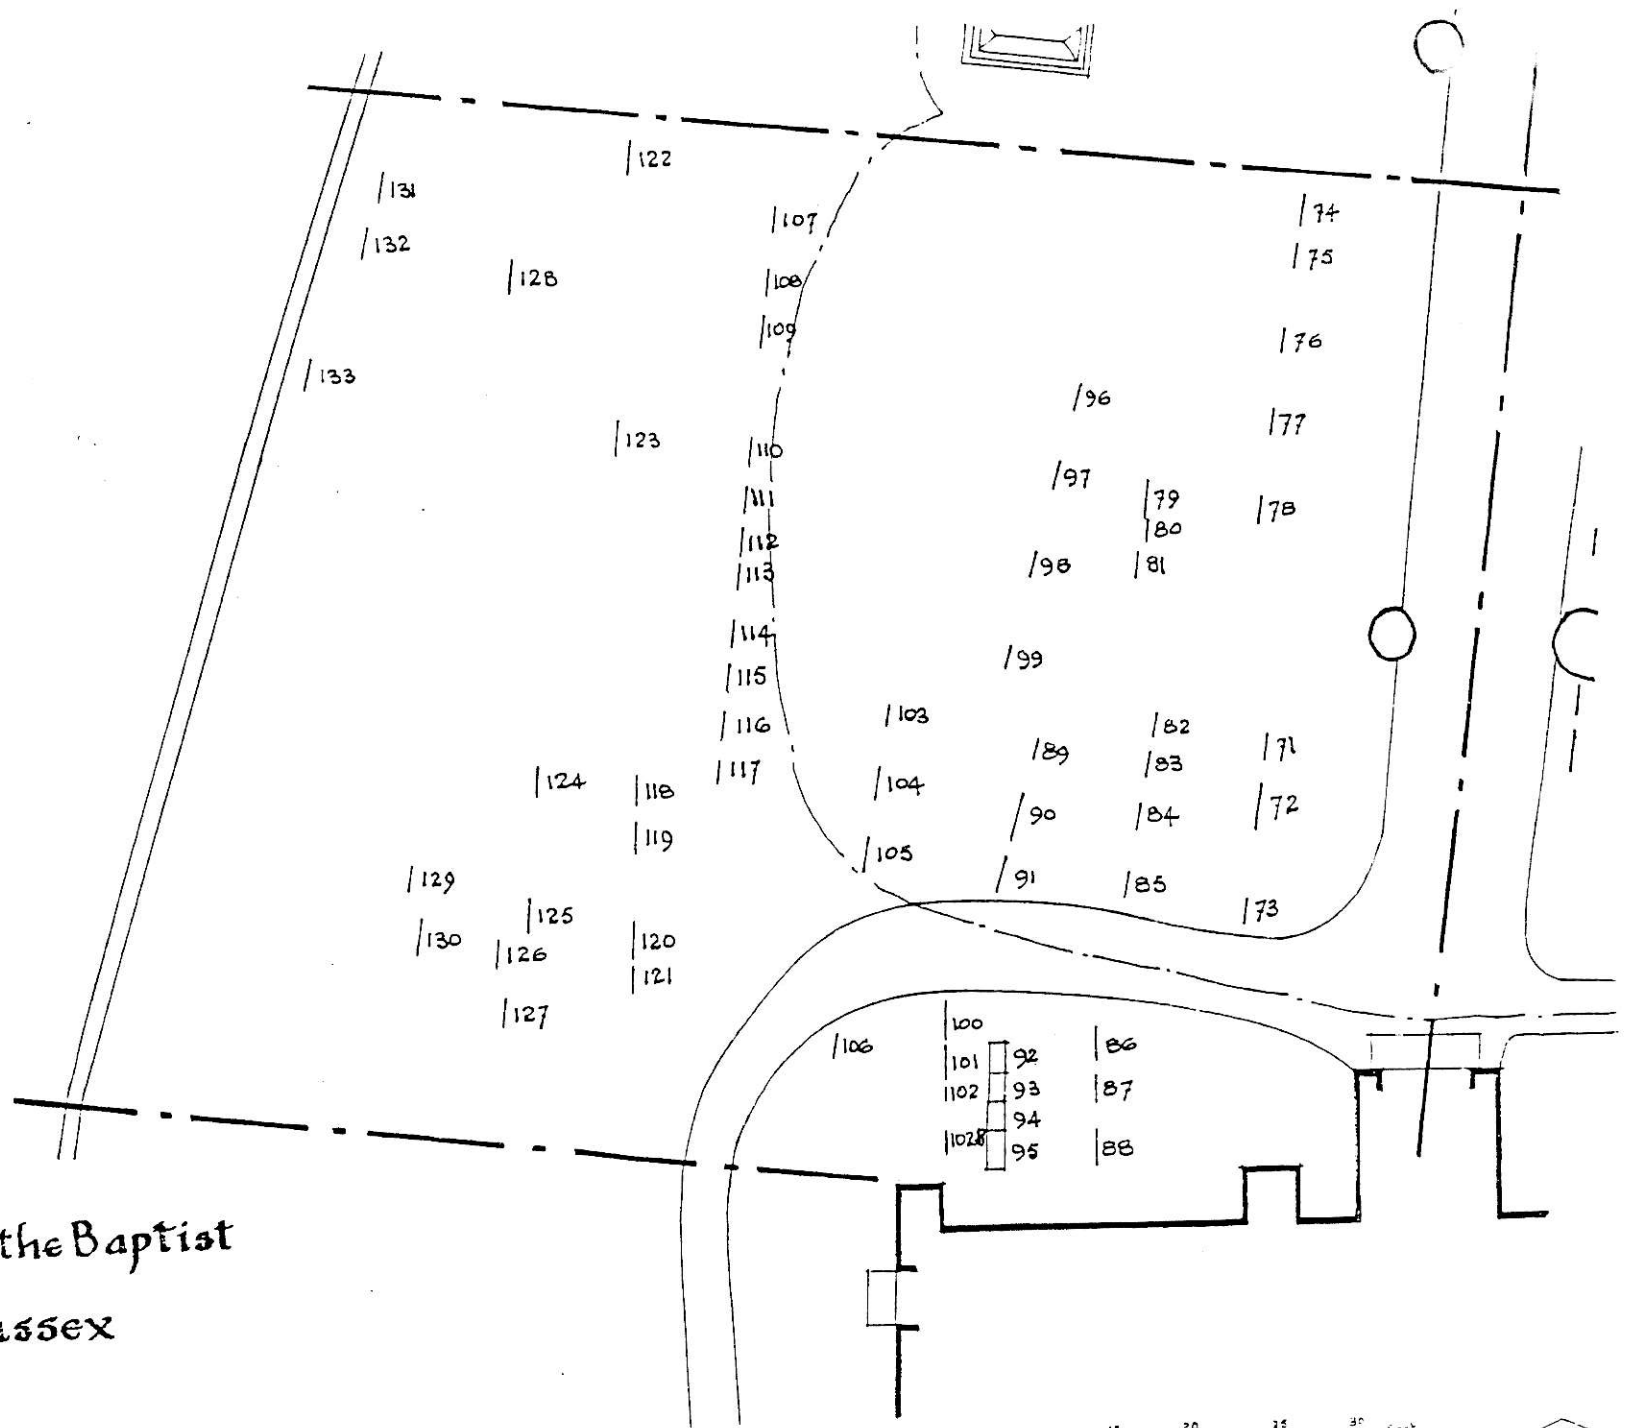

Church of St. John the Baptist
Westbourne - Sussex

July '00

Church of St John the Baptist
Westbourne - Sussex

plan of graveyard
N.E. section

scale 0 5 10 15 20 25 30 feet
0 1 2 3 4 5 6 7 8 9 meters

July 2000

Church of St. John the Baptist
Westbourne - Sussex

plan of graveyard
S.E. section

Church of St. John the Baptist
Westbourne - Sussex

plan of graveyard
S.W. section

July 2000

Church of St John the Baptist
Westbourne - Sussex

plan of graveyard
W. section

scale 0 5 10 15 20 25 30 feet
0 1 2 3 4 5 6 7 8 9 meters

Church of St. John the Baptist

Westbourne - Sussex

plan of graveyard
NW. section

July 2000

Church of St John the Baptist Westbourne - Sussex

plan of graveyard
NW. B section

scale 0 5 10 15 20 25 30 Feet
0 1 2 3 4 5 6 7 8 9 Metres

July 2000

Church of St John the Baptist Westbourne - Sussex

plan of graveyard
N.E. B section