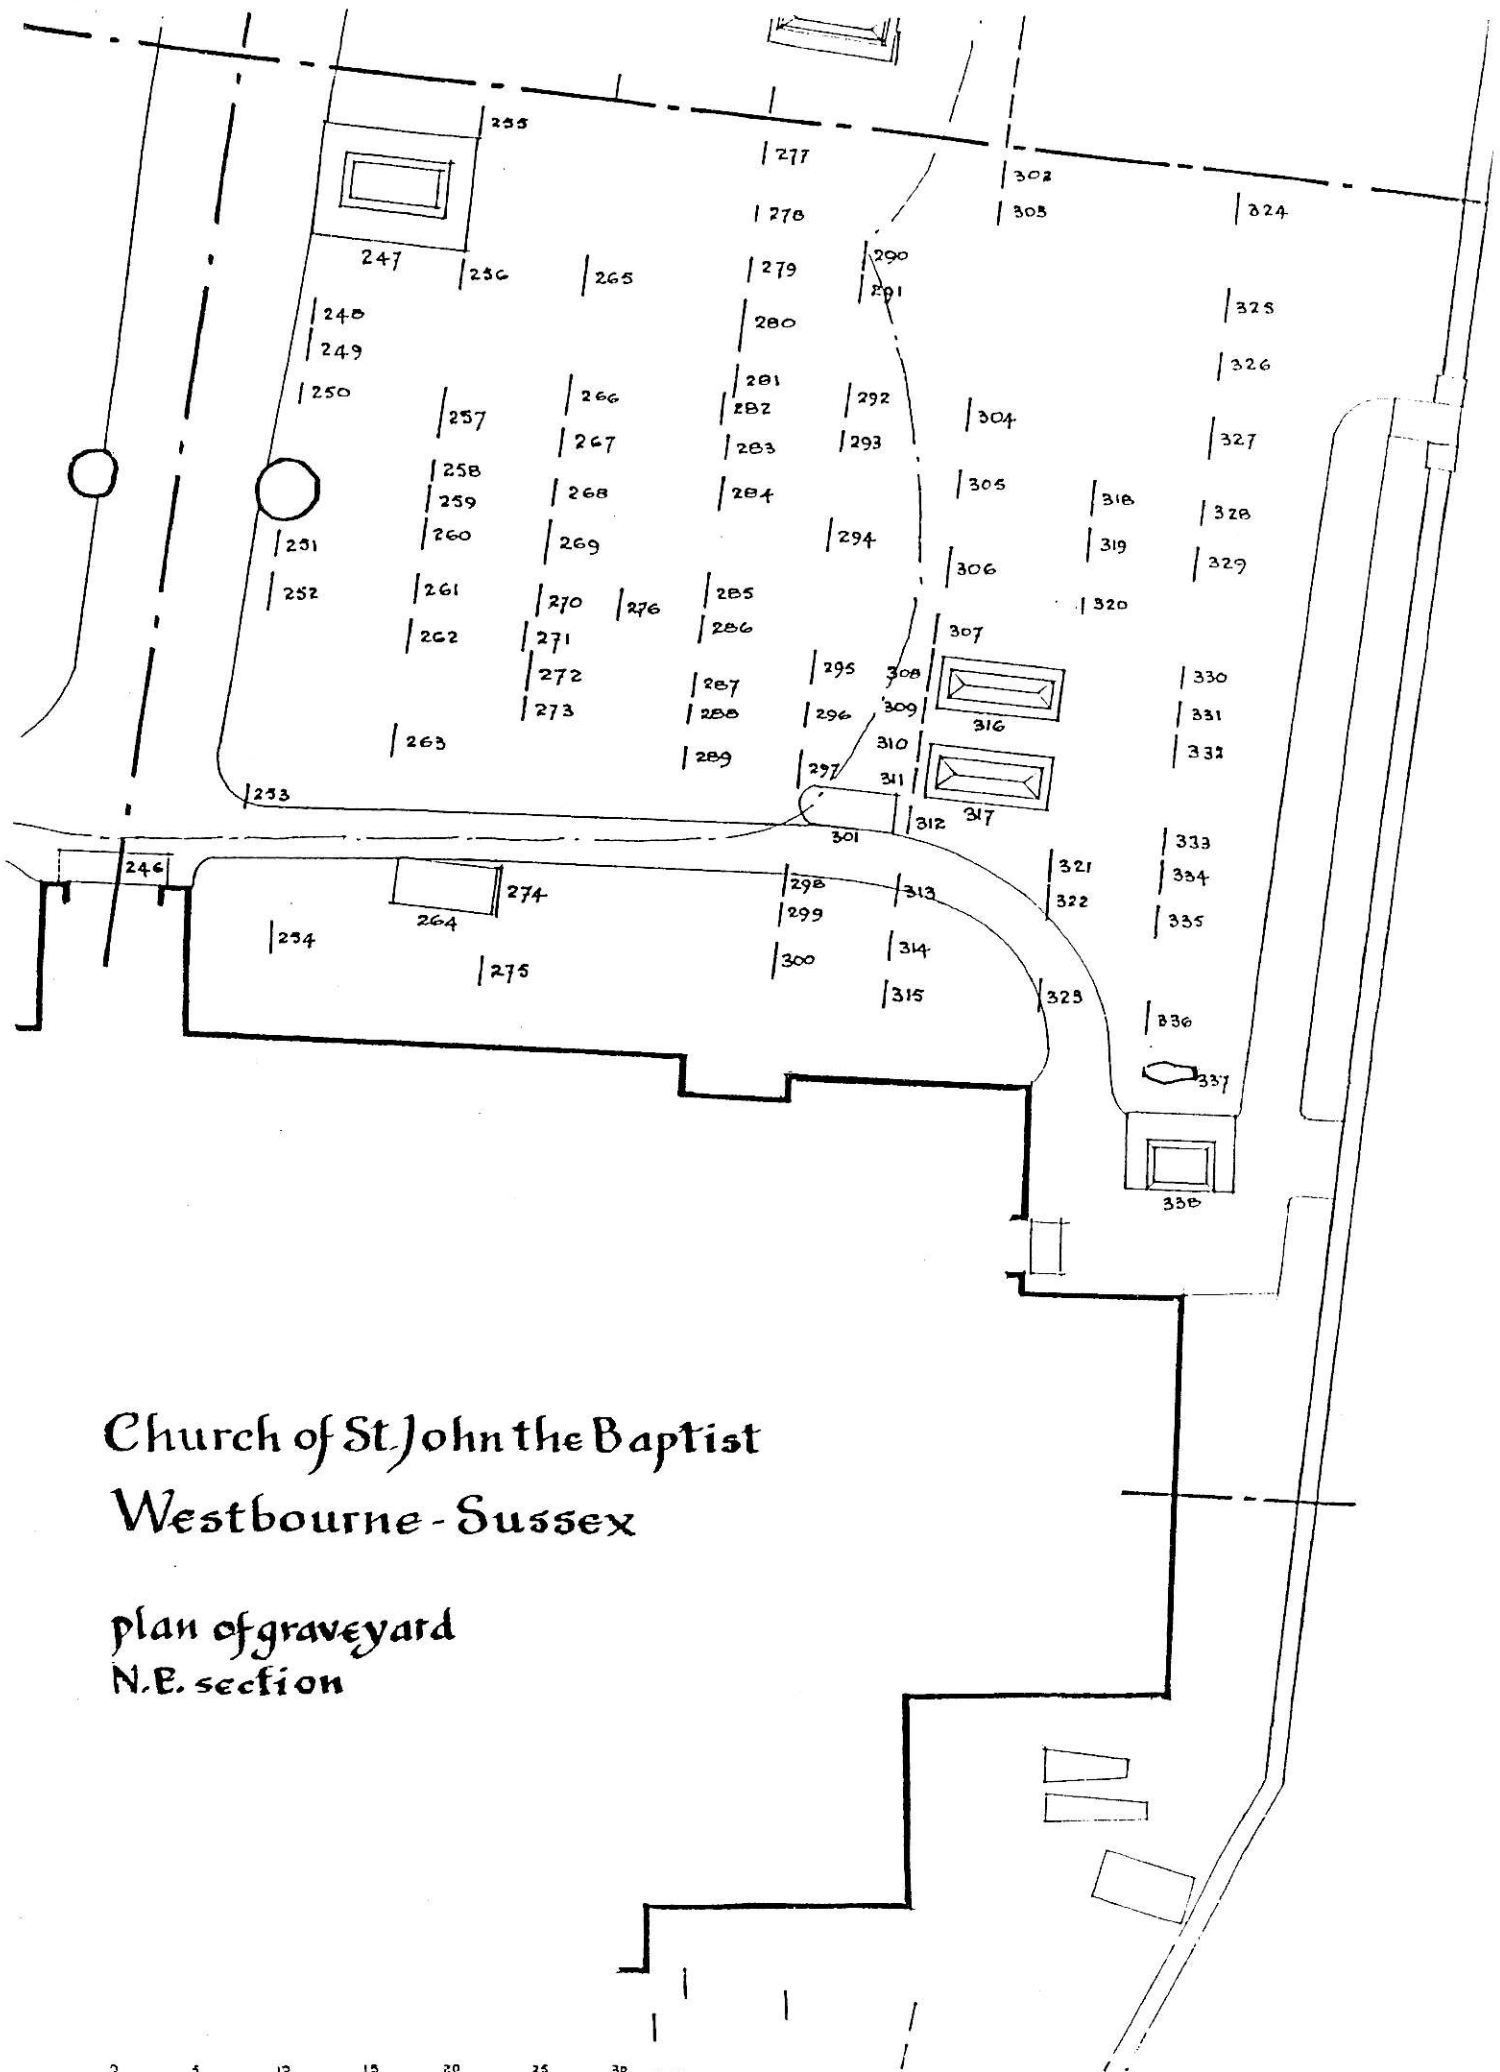

Church of St. John the Baptist
Westbourne - Sussex

July '00

Church of St John the Baptist
Westbourne - Sussex

plan of graveyard
N.E. section

scale 0 5 10 15 20 25 30 feet
0 1 2 3 4 5 6 7 8 9 meters

July 2000

Church of St. John the Baptist
Westbourne - Sussex

plan of graveyard
S.E. section

Church of St. John the Baptist
Westbourne - Sussex

plan of graveyard
S.W. section

July 2000

Church of St John the Baptist
Westbourne - Sussex

plan of graveyard
W. section

scale 0 5 10 15 20 25 30 feet
0 1 2 3 4 5 6 7 8 9 meters

Church of St. John the Baptist

Westbourne - Sussex

plan of graveyard
NW. section

July 2000

Church of St John the Baptist Westbourne - Sussex

plan of graveyard
NW. B section

scale 0 5 10 15 20 25 30 Feet
0 1 2 3 4 5 6 7 8 9 Metres

July 2000

Church of St John the Baptist Westbourne - Sussex

plan of graveyard
N.E. B section